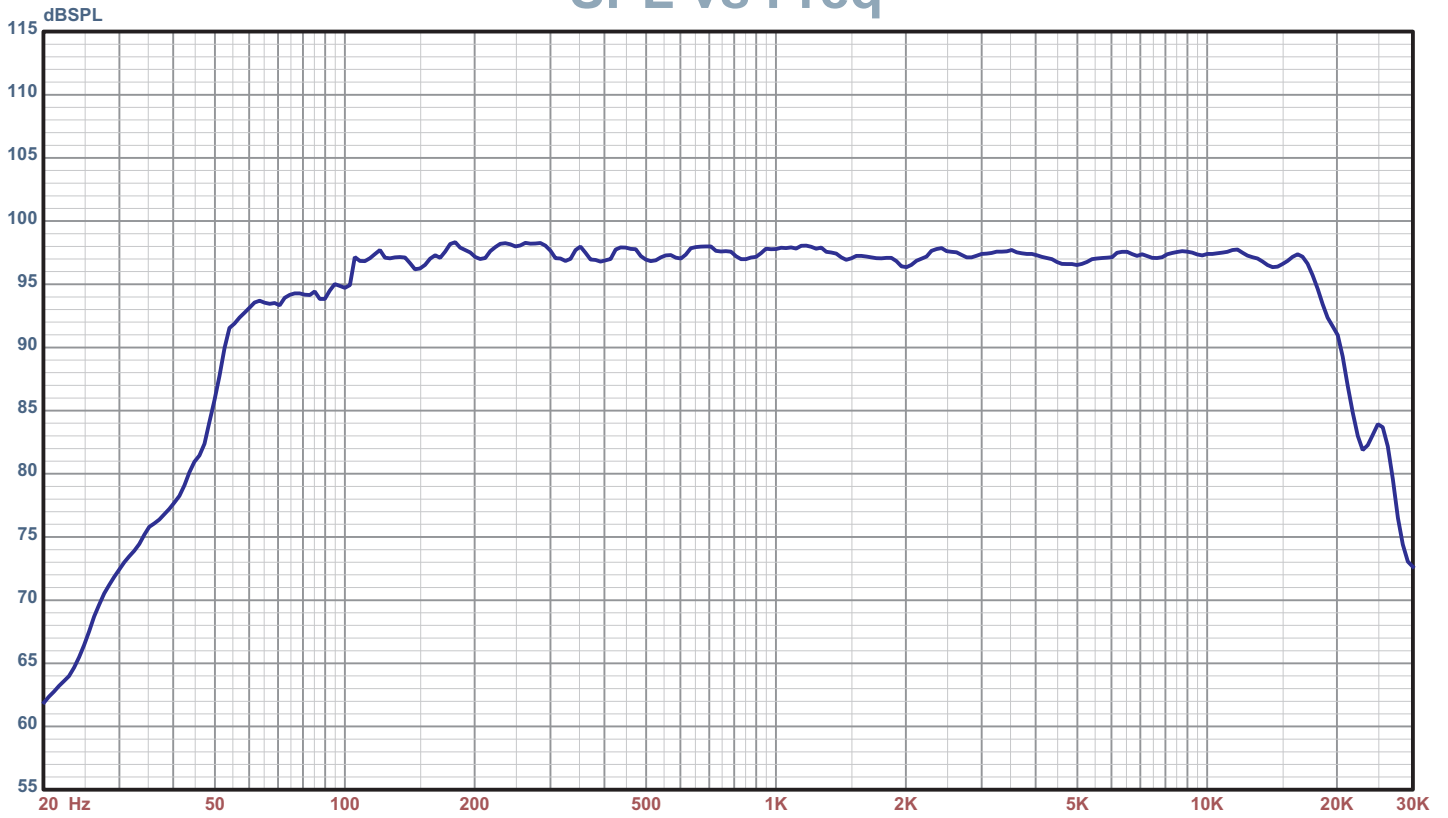

SPL vs Freq

1: Mycro 10 1w/1m free space

THD %

1: Mycro 10 110dB/1m (20Hz - 20KHz)

Mycro 10 2nd - 7th relative harmonics