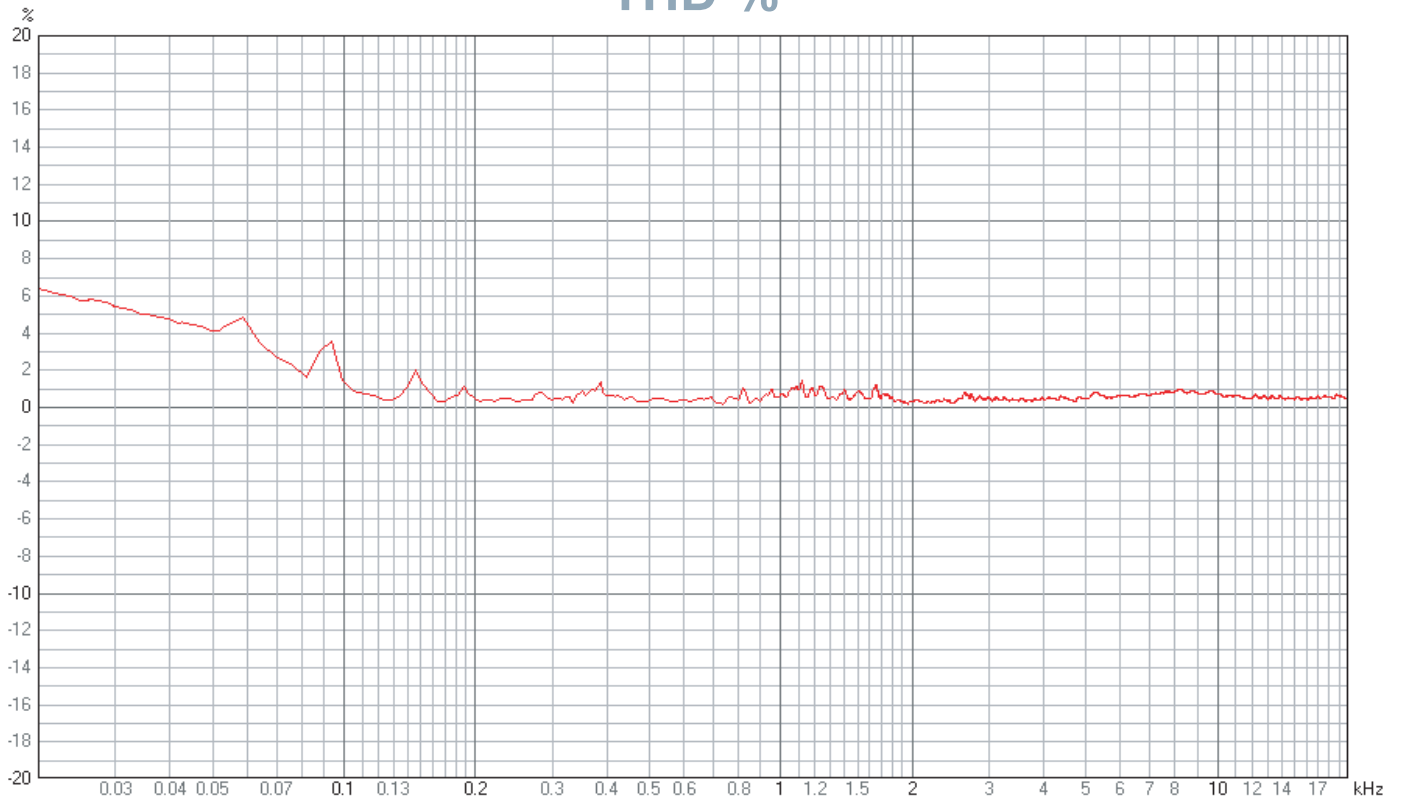

SPL vs Freq

1: Mycro 10 1w/1m free space

THD %

1: Mycro 10 110dB/1m (20Hz - 20KHz)

Mycro 10 2nd - 7th relative harmonics