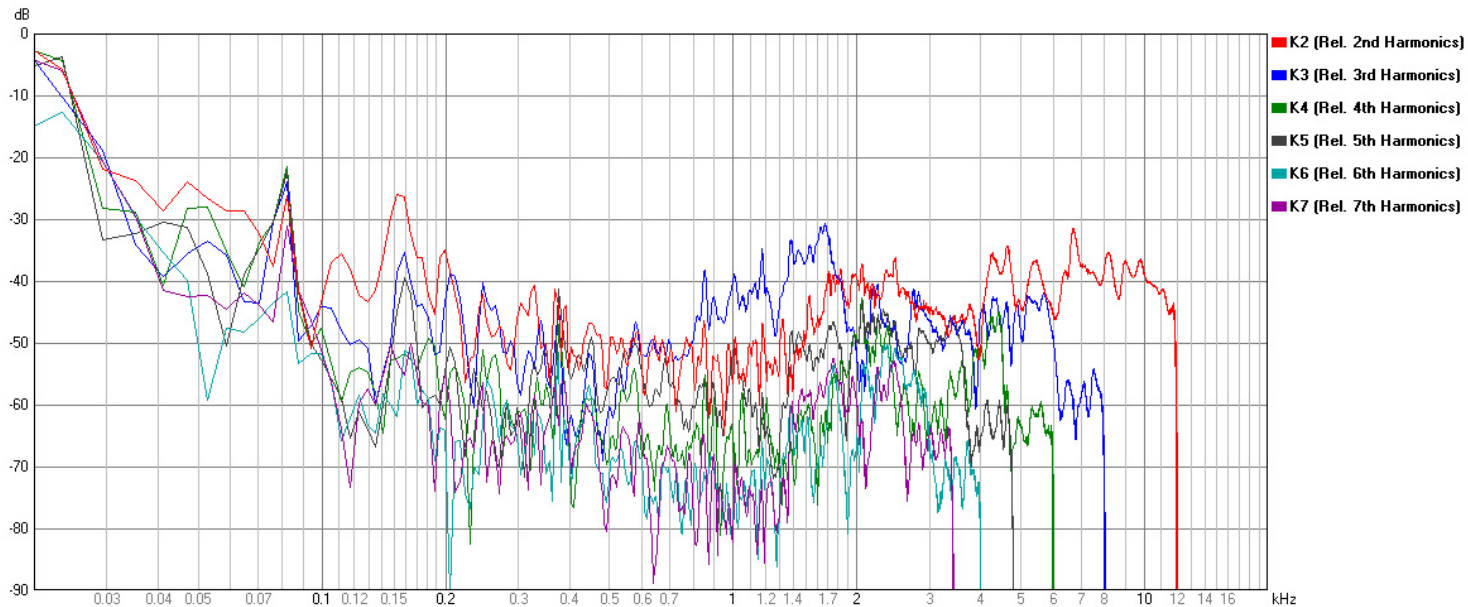

SPL vs Freq

1: Mycro 10 1w/1m free space

THD %

1: Mycro 10 110dB/1m (20Hz - 20KHz)

Mycro 10 2nd - 7th relative harmonics